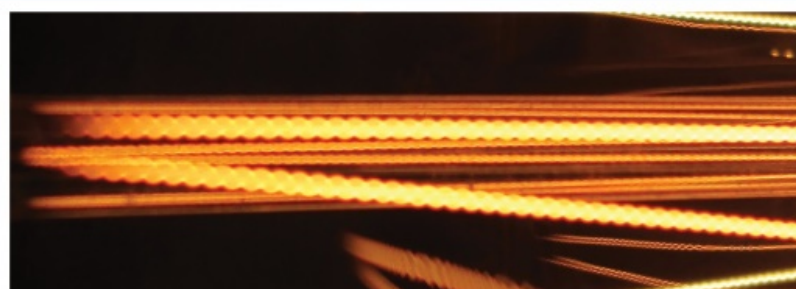

dimmable

Full glass body

- Full glass construction
- Brass cap
- Wide 360° beam angle
- Input voltage 240v ~ 50/60Hz

Vintage Spherical filament lamps

Full glass body

dimmable

3,000 hours*

360°

Product Code	Alpha Code	Watt	Base	Finish	Dimensions	Dimmable
60003	V25WESG95	25w	ES/E27	Clear	Ø95 x 140mm	Yes
60004	V25WBCG95	25w	BC/B22	Clear	Ø950 x 140mm	Yes
60005	V25WESG125	25w	ES/E27	Clear	Ø125 x 170mm	Yes
60006	V25WBCG125	25w	BC/B22	Clear	Ø125 x 170mm	Yes